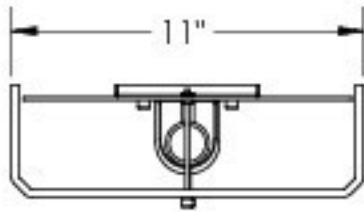

# SPECIFICATION DRAWING

Product #: CSB0033-0A-XX-XX-XX

Electrical Option	Product #	Electrical Type	Bulb Type	Wattage	Socket Type
	CSB0033-0A-XX-XX-E2	Incandescent	A19	60	Medium E26
	CSB0033-0A-XX-XX-G2	Flourescent	CFL/LED RETRO	13	GU-24

*Bulbs Not Included*

3/19/2015

Mounting Packet: U	Electrical Type: See Table
Approximate lbs.: 10	Bulb Qty: 1    Bulb Type: See Table
Finish: SEE WEB SITE FOR OPTIONS	Wattage: See Table    Voltage: 120
Top Diffuser: Open	Socket Type: See Table
Bottom Diffuser: Closed Metal	UL Location: Dry

**Mounting Detail**

MOUNTS DIRECTLY TO J-BOX