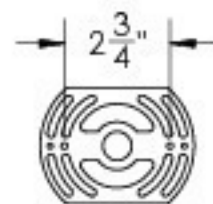

Mounting Detail

MOUNTS DIRECTLY TO J-BOX