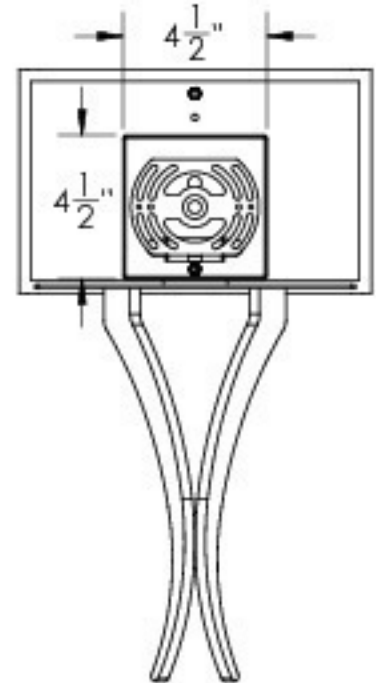

# SPECIFICATION DRAWING

Product #: CSB0033-0A-XX-XX-XX

Electrical Option	Product #	Electrical Type	Bulb Type	Wattage	Socket Type
	CSB0033-0A-XX-XX-E2	Incandescent	A19	60	Medium E26
	CSB0033-0A-XX-XX-G2	Flourescent	CFL/LED RETRO	13	GU-24

*Bulbs Not Included*

3/19/2015

Mounting Packet: U	Electrical Type: See Table
Approximate lbs.: 10	Bulb Qty: 1    Bulb Type: See Table
Finish: SEE WEB SITE FOR OPTIONS	Wattage: See Table    Voltage: 120
Top Diffuser: Open	Socket Type: See Table
Bottom Diffuser: Closed Metal	UL Location: Dry

**Mounting Detail**

MOUNTS DIRECTLY TO J-BOX