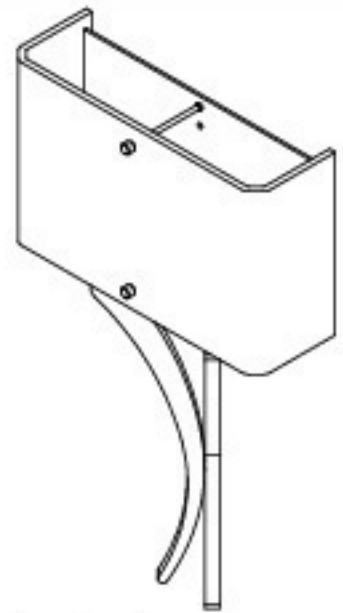

# SPECIFICATION DRAWING

Product #: CSB0033-0A-XX-XX-XX

Electrical Option	Product #	Electrical Type	Bulb Type	Wattage	Socket Type
	CSB0033-0A-XX-XX-E2	Incandescent	A19	60	Medium E26
	CSB0033-0A-XX-XX-G2	Flourescent	CFL/LED RETRO	13	GU-24

*Bulbs Not Included*

3/19/2015

Mounting Packet: U	Electrical Type: See Table
Approximate lbs.: 10	Bulb Qty: 1    Bulb Type: See Table
Finish: SEE WEB SITE FOR OPTIONS	Wattage: See Table    Voltage: 120
Top Diffuser: Open	Socket Type: See Table
Bottom Diffuser: Closed Metal	UL Location: Dry

**Mounting Detail**

MOUNTS DIRECTLY TO J-BOX