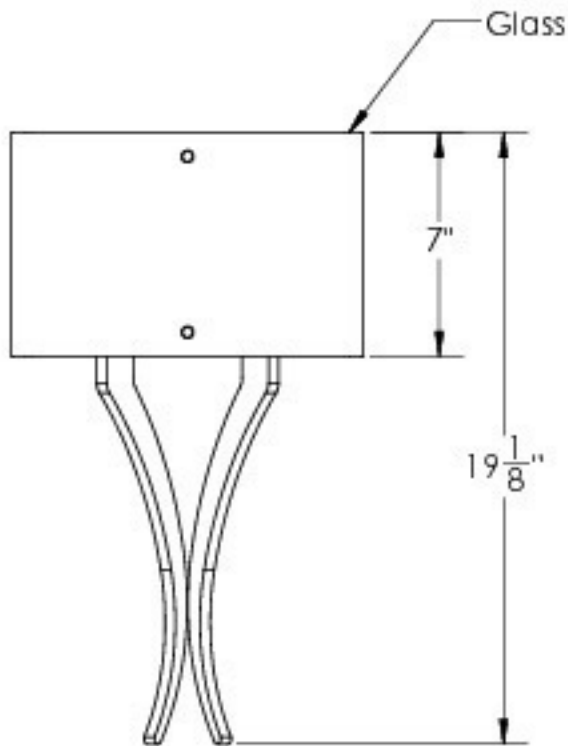

# SPECIFICATION DRAWING

Product #: CSB0033-0A-XX-XX-XX

Electrical Option	Product #	Electrical Type	Bulb Type	Wattage	Socket Type
	CSB0033-0A-XX-XX-E2	Incandescent	A19	60	Medium E26
	CSB0033-0A-XX-XX-G2	Flourescent	CFL/LED RETRO	13	GU-24

*Bulbs Not Included*

3/19/2015

Mounting Packet: U	Electrical Type: See Table
Approximate lbs.: 10	Bulb Qty: 1    Bulb Type: See Table
Finish: SEE WEB SITE FOR OPTIONS	Wattage: See Table    Voltage: 120
Top Diffuser: Open	Socket Type: See Table
Bottom Diffuser: Closed Metal	UL Location: Dry

**Mounting Detail**

MOUNTS DIRECTLY TO J-BOX