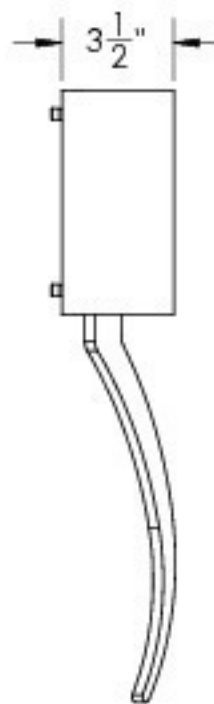

# SPECIFICATION DRAWING

Product #: CSB0033-0A-XX-XX-XX

Electrical Option	Product #	Electrical Type	Bulb Type	Wattage	Socket Type
	CSB0033-0A-XX-XX-E2	Incandescent	A19	60	Medium E26
	CSB0033-0A-XX-XX-G2	Flourescent	CFL/LED RETRO	13	GU-24

*Bulbs Not Included*

3/19/2015

Mounting Packet: U	Electrical Type: See Table
Approximate lbs.: 10	Bulb Qty: 1    Bulb Type: See Table
Finish: SEE WEB SITE FOR OPTIONS	Wattage: See Table    Voltage: 120
Top Diffuser: Open	Socket Type: See Table
Bottom Diffuser: Closed Metal	UL Location: Dry

**Mounting Detail**

MOUNTS DIRECTLY TO J-BOX