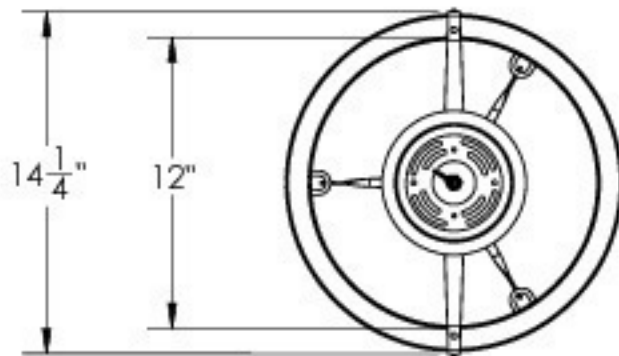

# SPECIFICATION DRAWING

Product #: CLB0019-14-XX-SH

*Bulbs Not Included*

Mounting Packet: Y	Electrical Type: Incandescent
Approximate lbs.: 5	Bulb Qty: 2      Bulb Type: A19
Finish: See Website for Options	Wattage: 60      Voltage: 120
Top Diffuser: Open	Socket Type: Medium (E26) Base
Bottom Diffuser: Same Fabric as Shade	UL Location: Dry

Mounting Detail

MOUNTS DIRECTLY TO J-BOX