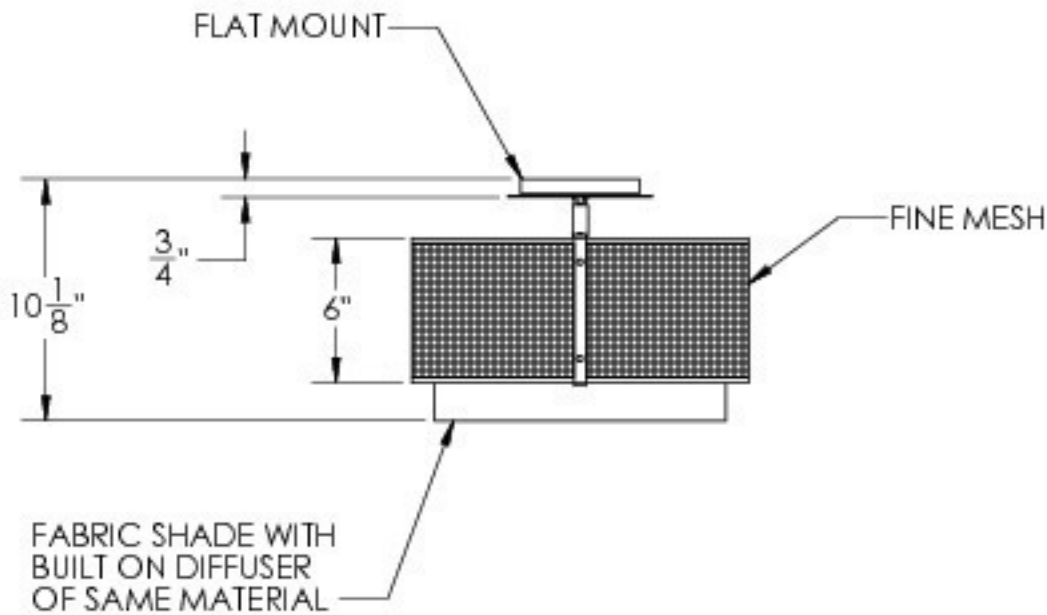

# SPECIFICATION DRAWING

Product #: CLB0019-14-XX-SH

*Bulbs Not Included*

Mounting Packet: Y	Electrical Type: Incandescent
Approximate lbs.: 5	Bulb Qty: 2      Bulb Type: A19
Finish: See Website for Options	Wattage: 60      Voltage: 120
Top Diffuser: Open	Socket Type: Medium (E26) Base
Bottom Diffuser: Same Fabric as Shade	UL Location: Dry

Mounting Detail

MOUNTS DIRECTLY TO J-BOX