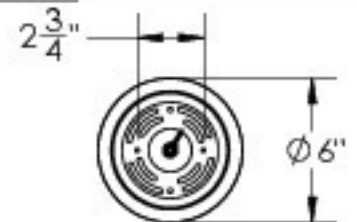

# SPECIFICATION DRAWING

Product #: CLB0019-14-XX-SH

*Bulbs Not Included*

Mounting Packet: Y	Electrical Type: Incandescent
Approximate lbs.: 5	Bulb Qty: 2      Bulb Type: A19
Finish: See Website for Options	Wattage: 60      Voltage: 120
Top Diffuser: Open	Socket Type: Medium (E26) Base
Bottom Diffuser: Same Fabric as Shade	UL Location: Dry

Mounting Detail

MOUNTS DIRECTLY TO J-BOX