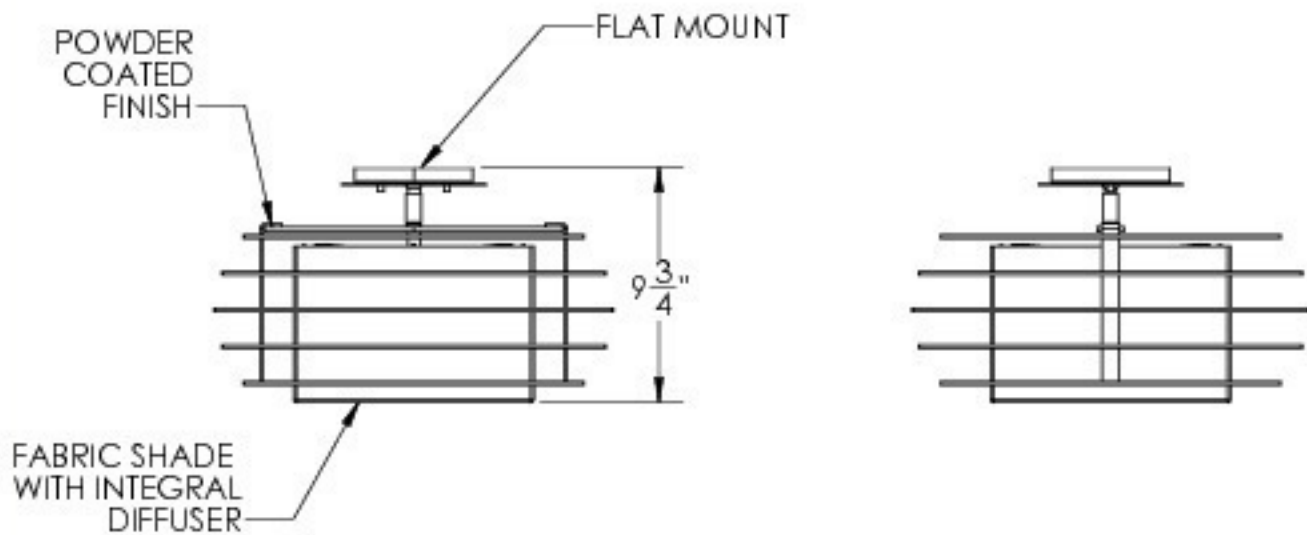

SPECIFICATION DRAWING

Product #: CLB0021-17-XX-SH

Bulbs Not Included

Mounting Packet: Y	Electrical Type: Incandescent
Approximate lbs.: 5	Bulb Qty: 2 Bulb Type: A19
Finish: SEE WEB SITE FOR OPTIONS	Wattage: 60 Voltage: 120
Top Diffuser: Open	Socket Type: Medium (E26) Base
Bottom Diffuser: Fabric	UL Location: Dry

Mounting Detail