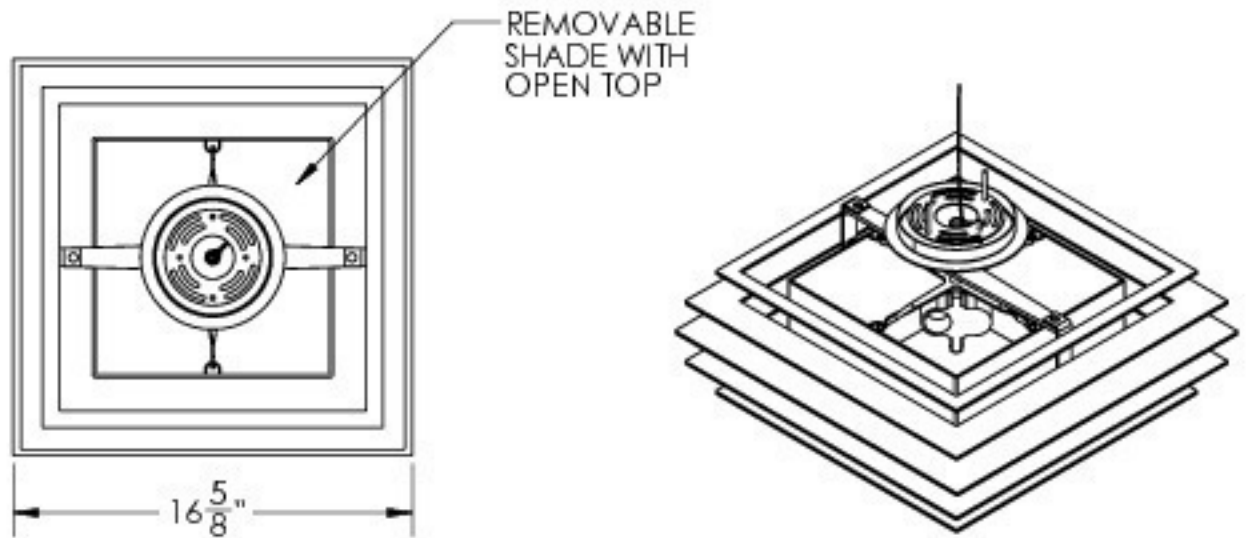

SPECIFICATION DRAWING

Product #: CLB0021-17-XX-SH

Bulbs Not Included

Mounting Packet: Y	Electrical Type: Incandescent
Approximate lbs.: 5	Bulb Qty: 2 Bulb Type: A19
Finish: SEE WEB SITE FOR OPTIONS	Wattage: 60 Voltage: 120
Top Diffuser: Open	Socket Type: Medium (E26) Base
Bottom Diffuser: Fabric	UL Location: Dry

Mounting Detail